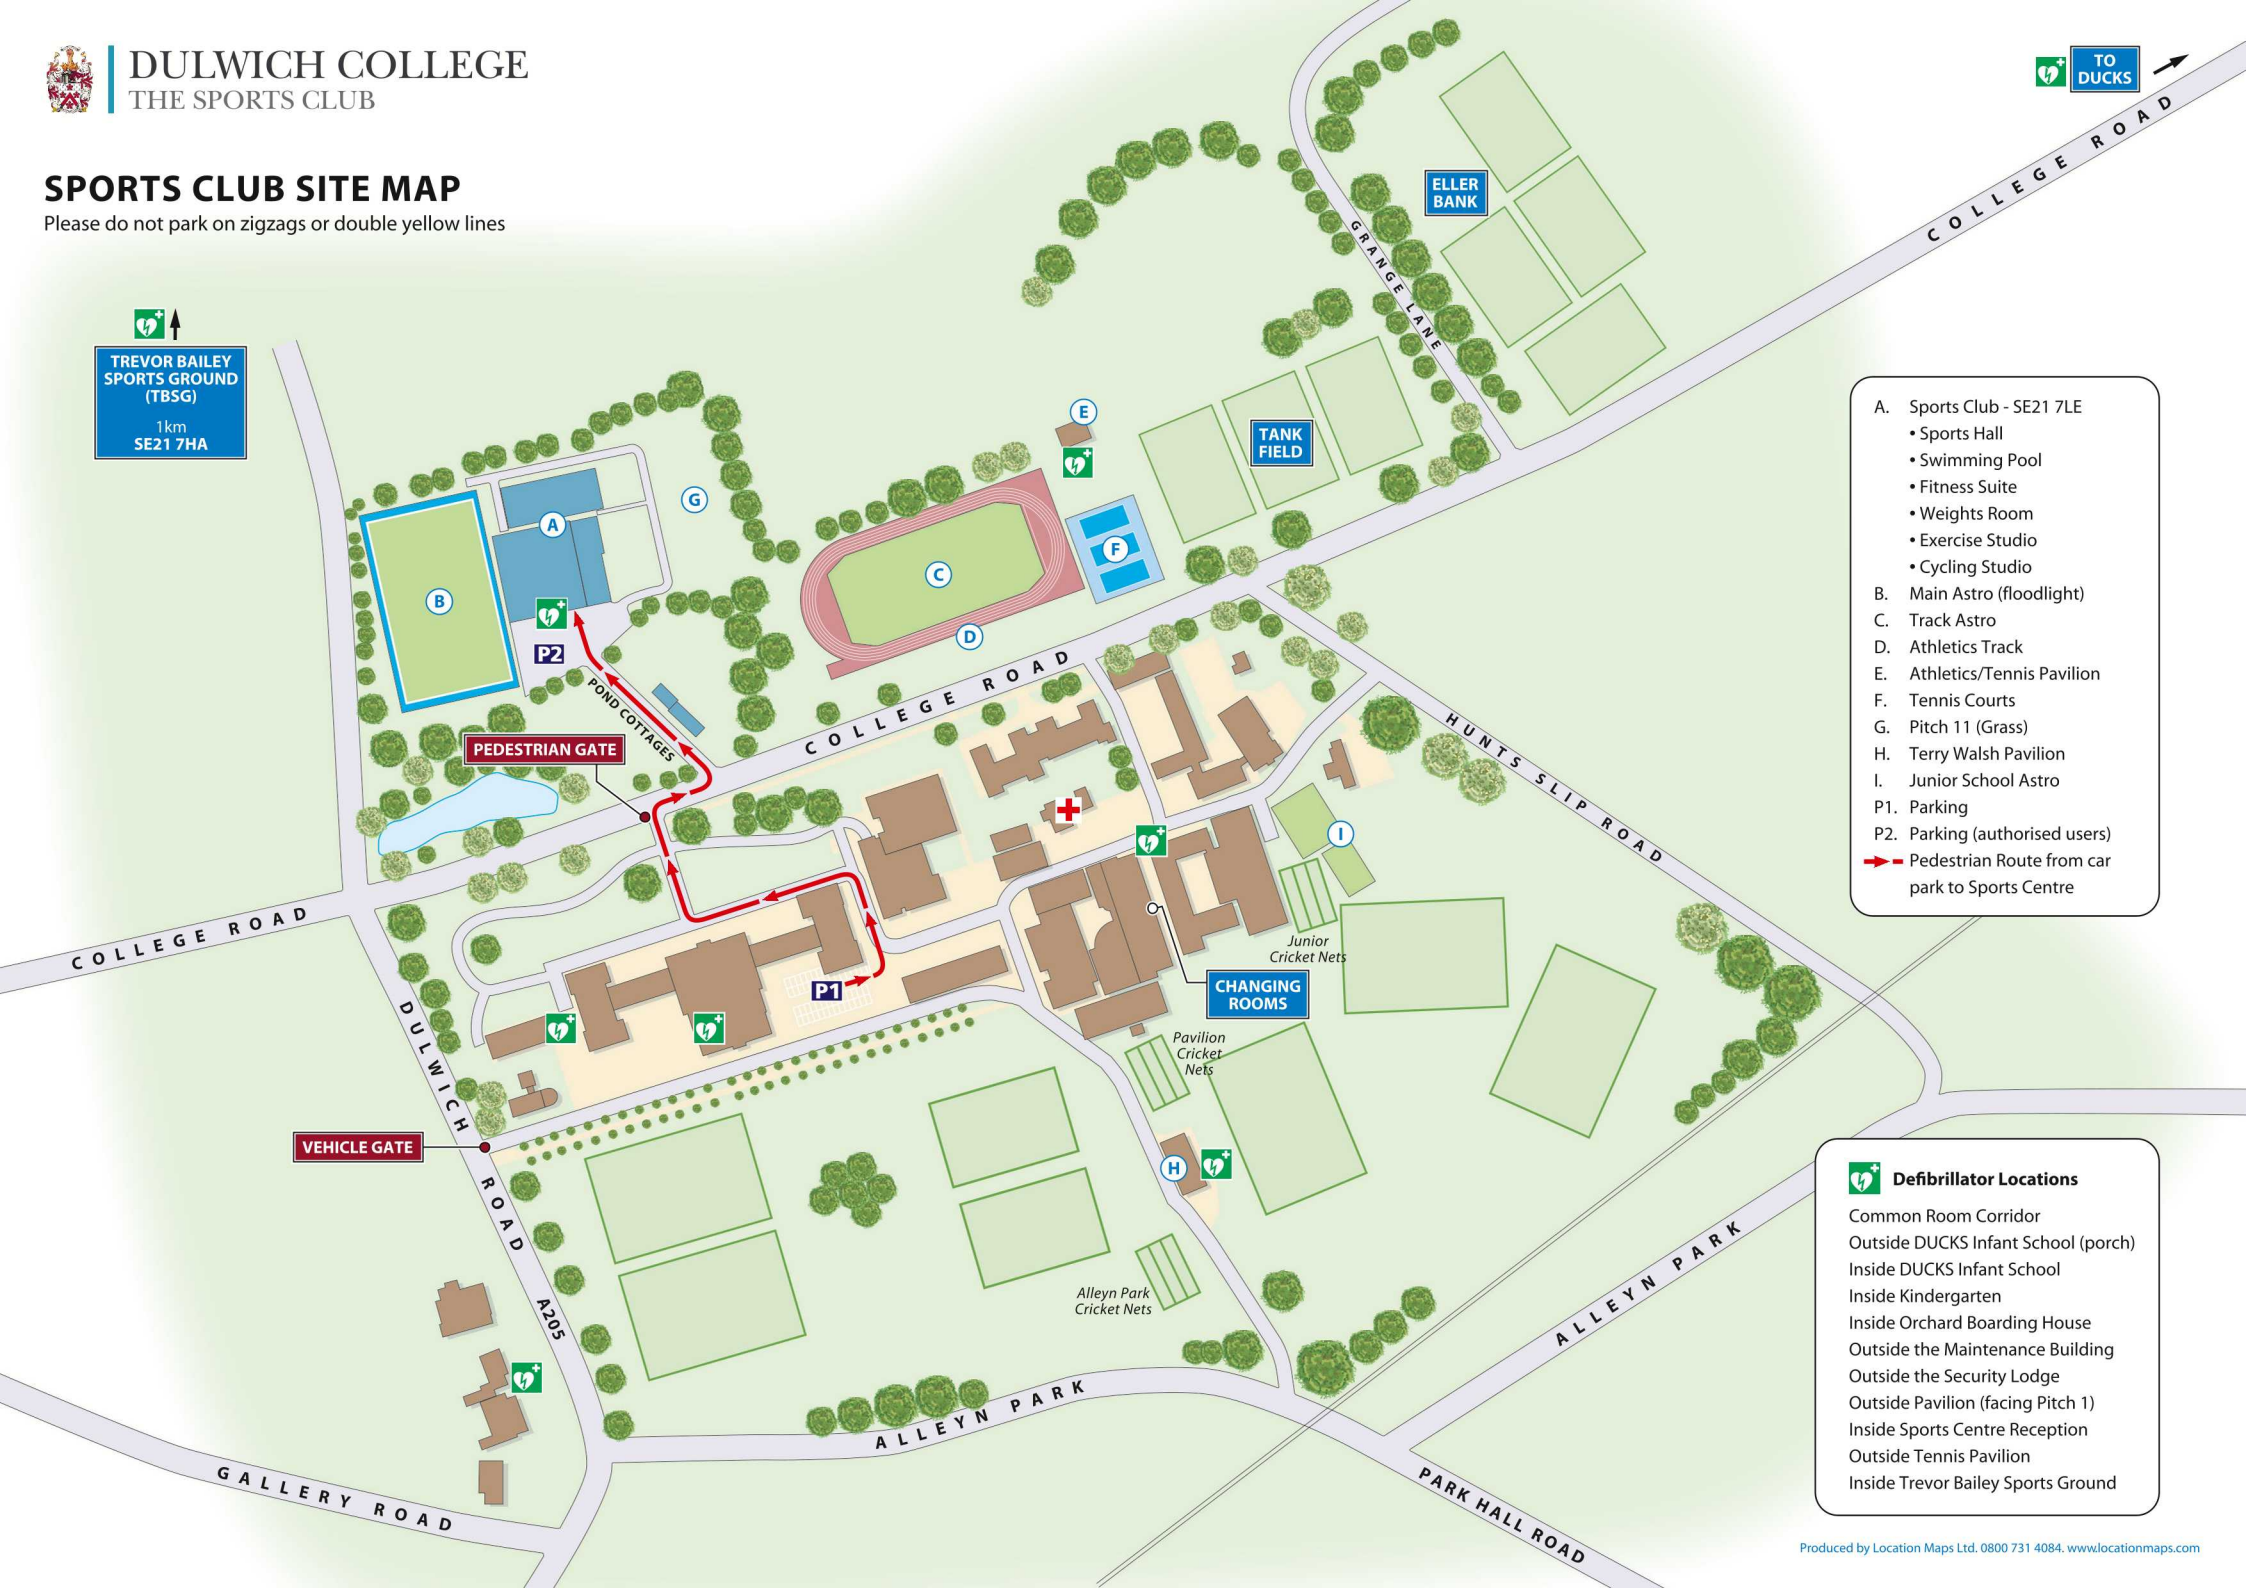

## SPORTS CLUB SITE MAP

Please do not park on zigzags or double yellow lines

↑  
**TREVOR BAILEY SPORTS GROUND (TBSG)**  
1km  
SE21 7HA

↑  
**TO DUCKS** →

- A. Sports Club - SE21 7LE
  - Sports Hall
  - Swimming Pool
  - Fitness Suite
  - Weights Room
  - Exercise Studio
  - Cycling Studio
- B. Main Astro (floodlight)
- C. Track Astro
- D. Athletics Track
- E. Athletics/Tennis Pavilion
- F. Tennis Courts
- G. Pitch 11 (Grass)
- H. Terry Walsh Pavilion
- I. Junior School Astro
- P1. Parking
- P2. Parking (authorised users)
- Pedestrian Route from car park to Sports Centre

- Defibrillator Locations**
- Common Room Corridor
  - Outside DUCKS Infant School (porch)
  - Inside DUCKS Infant School
  - Inside Kindergarten
  - Inside Orchard Boarding House
  - Outside the Maintenance Building
  - Outside the Security Lodge
  - Outside Pavilion (facing Pitch 1)
  - Inside Sports Centre Reception
  - Outside Tennis Pavilion
  - Inside Trevor Bailey Sports Ground