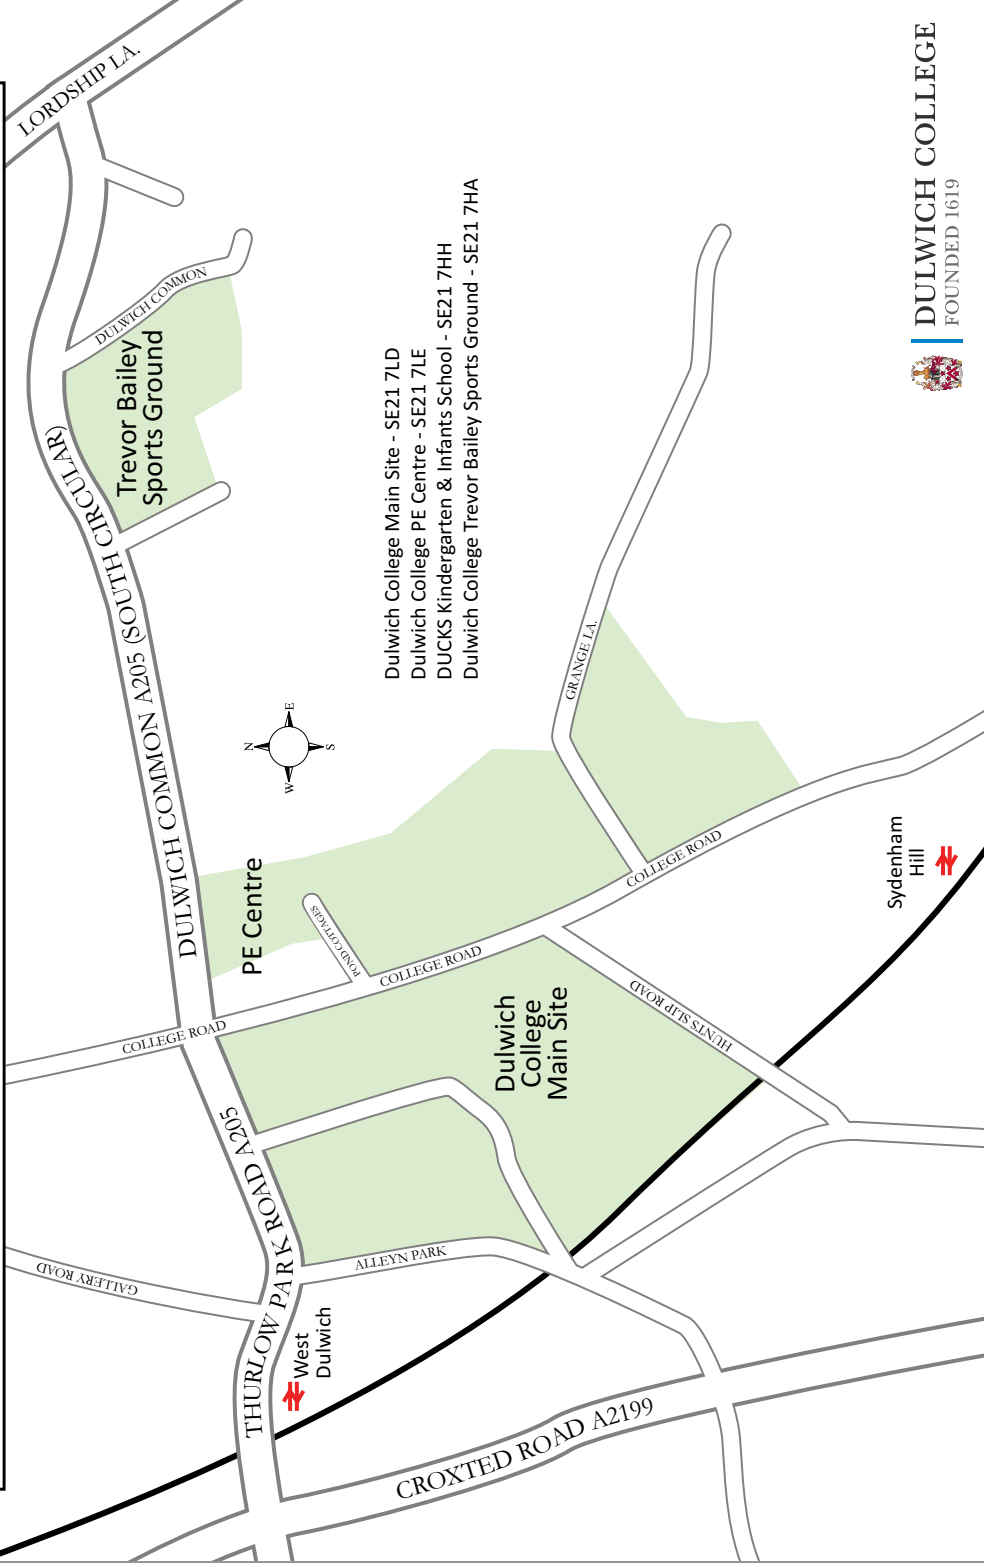

DIRECTIONS TO TREVOR BAILEY SPORTS GROUND (TBSG)