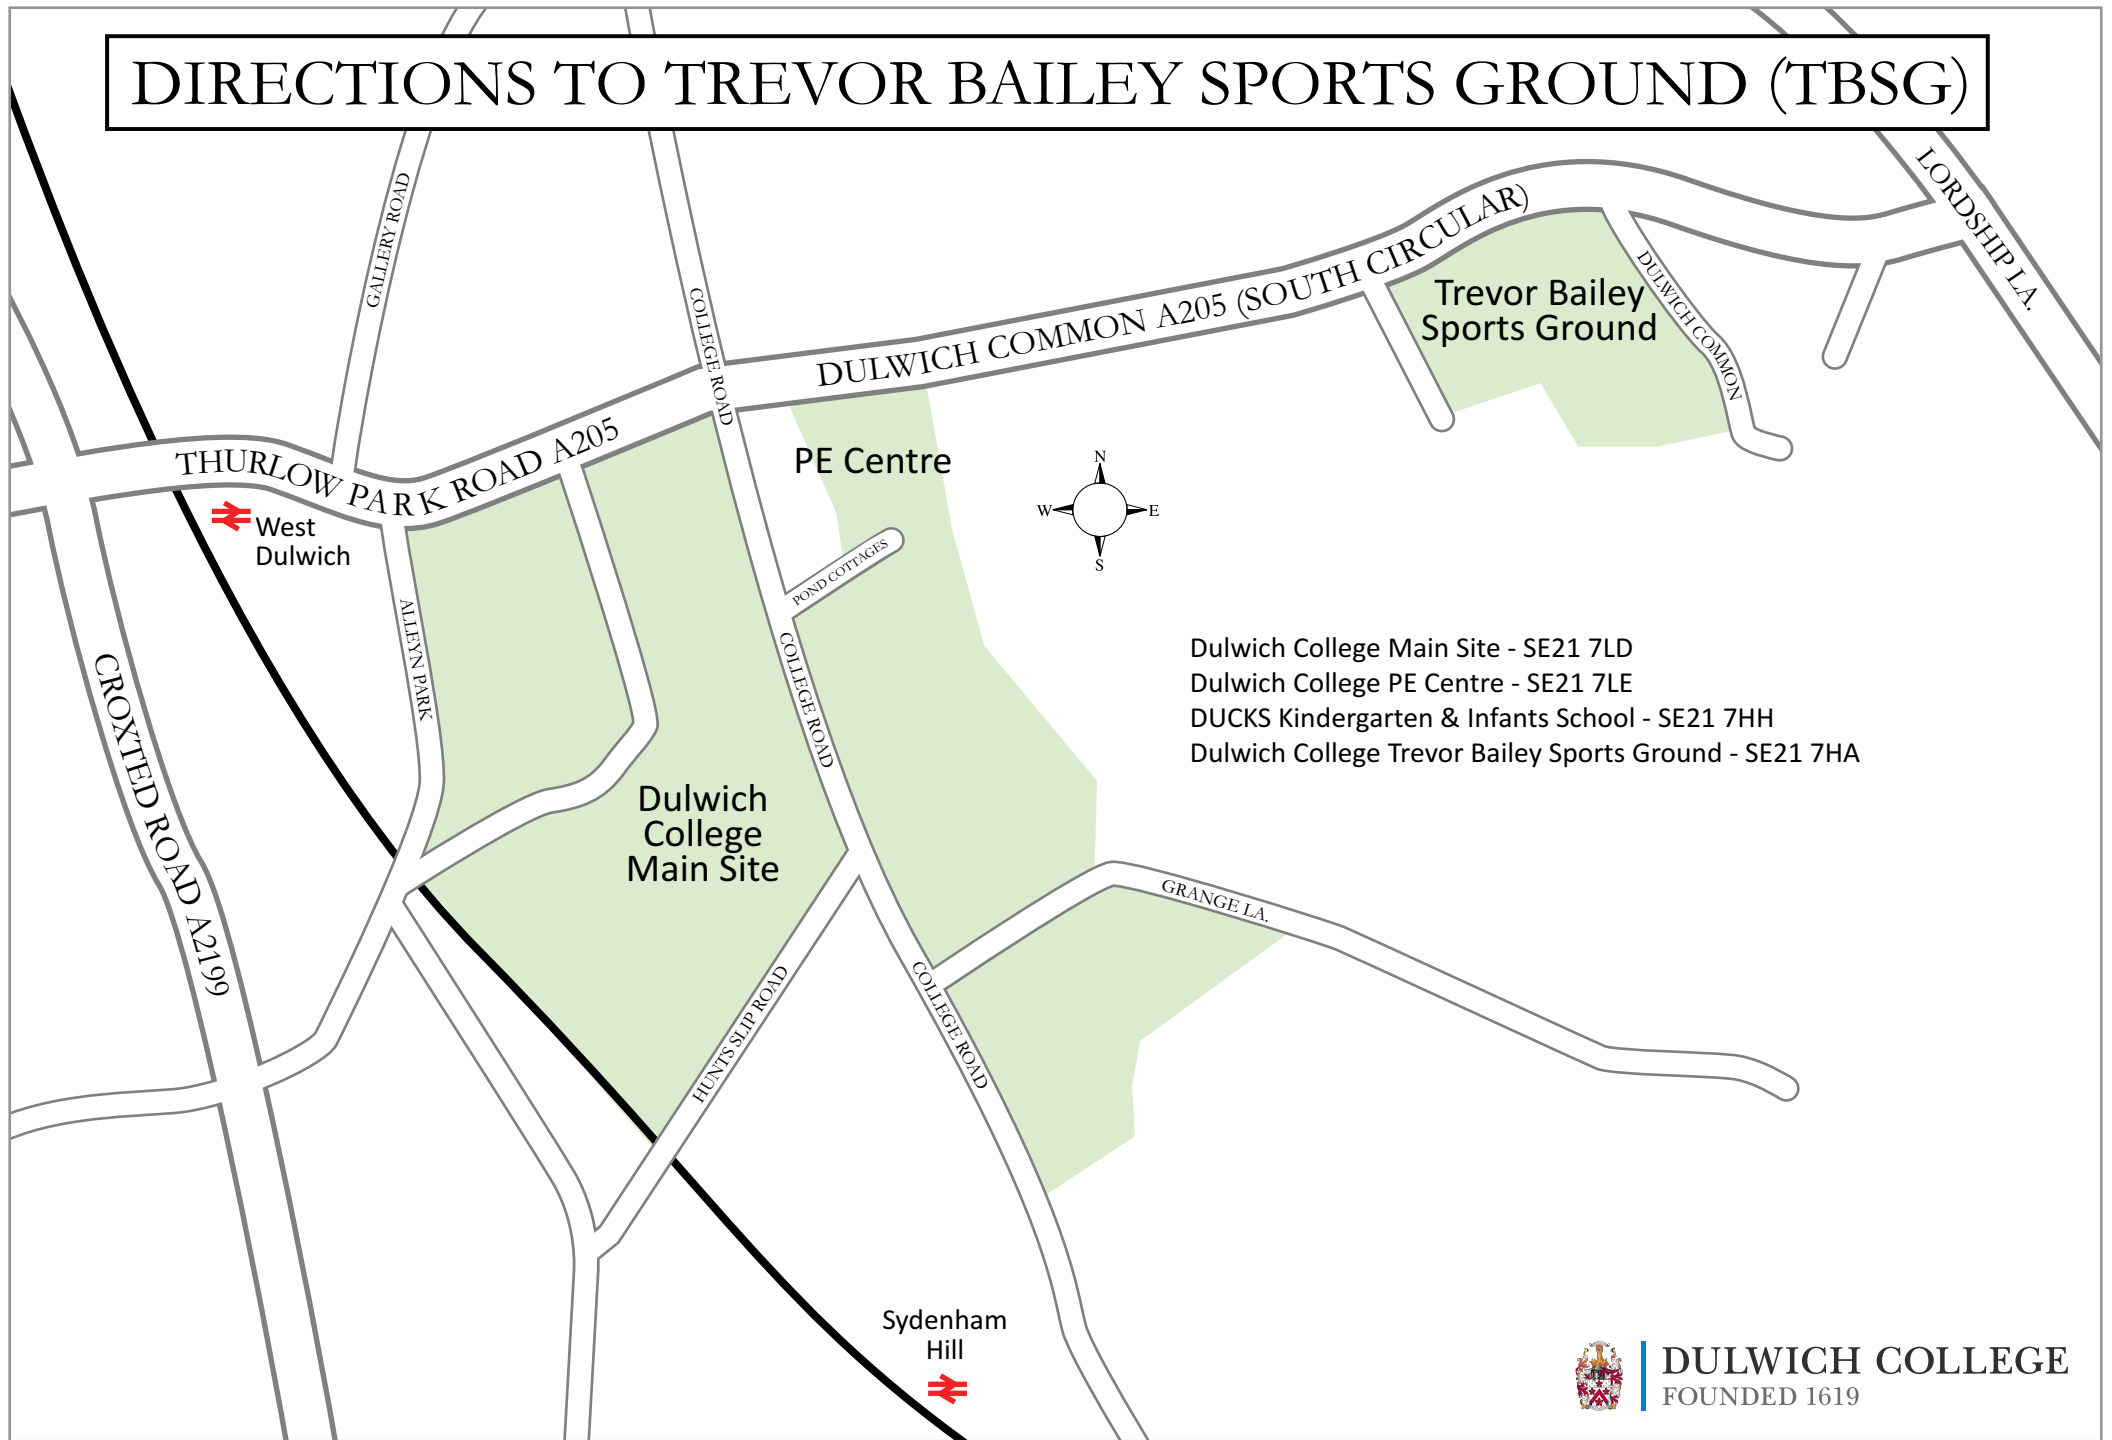

# DIRECTIONS TO TREVOR BAILEY SPORTS GROUND (TBSG)

- Dulwich College Main Site - SE21 7LD
- Dulwich College PE Centre - SE21 7LE
- DUCKS Kindergarten & Infants School - SE21 7HH
- Dulwich College Trevor Bailey Sports Ground - SE21 7HA