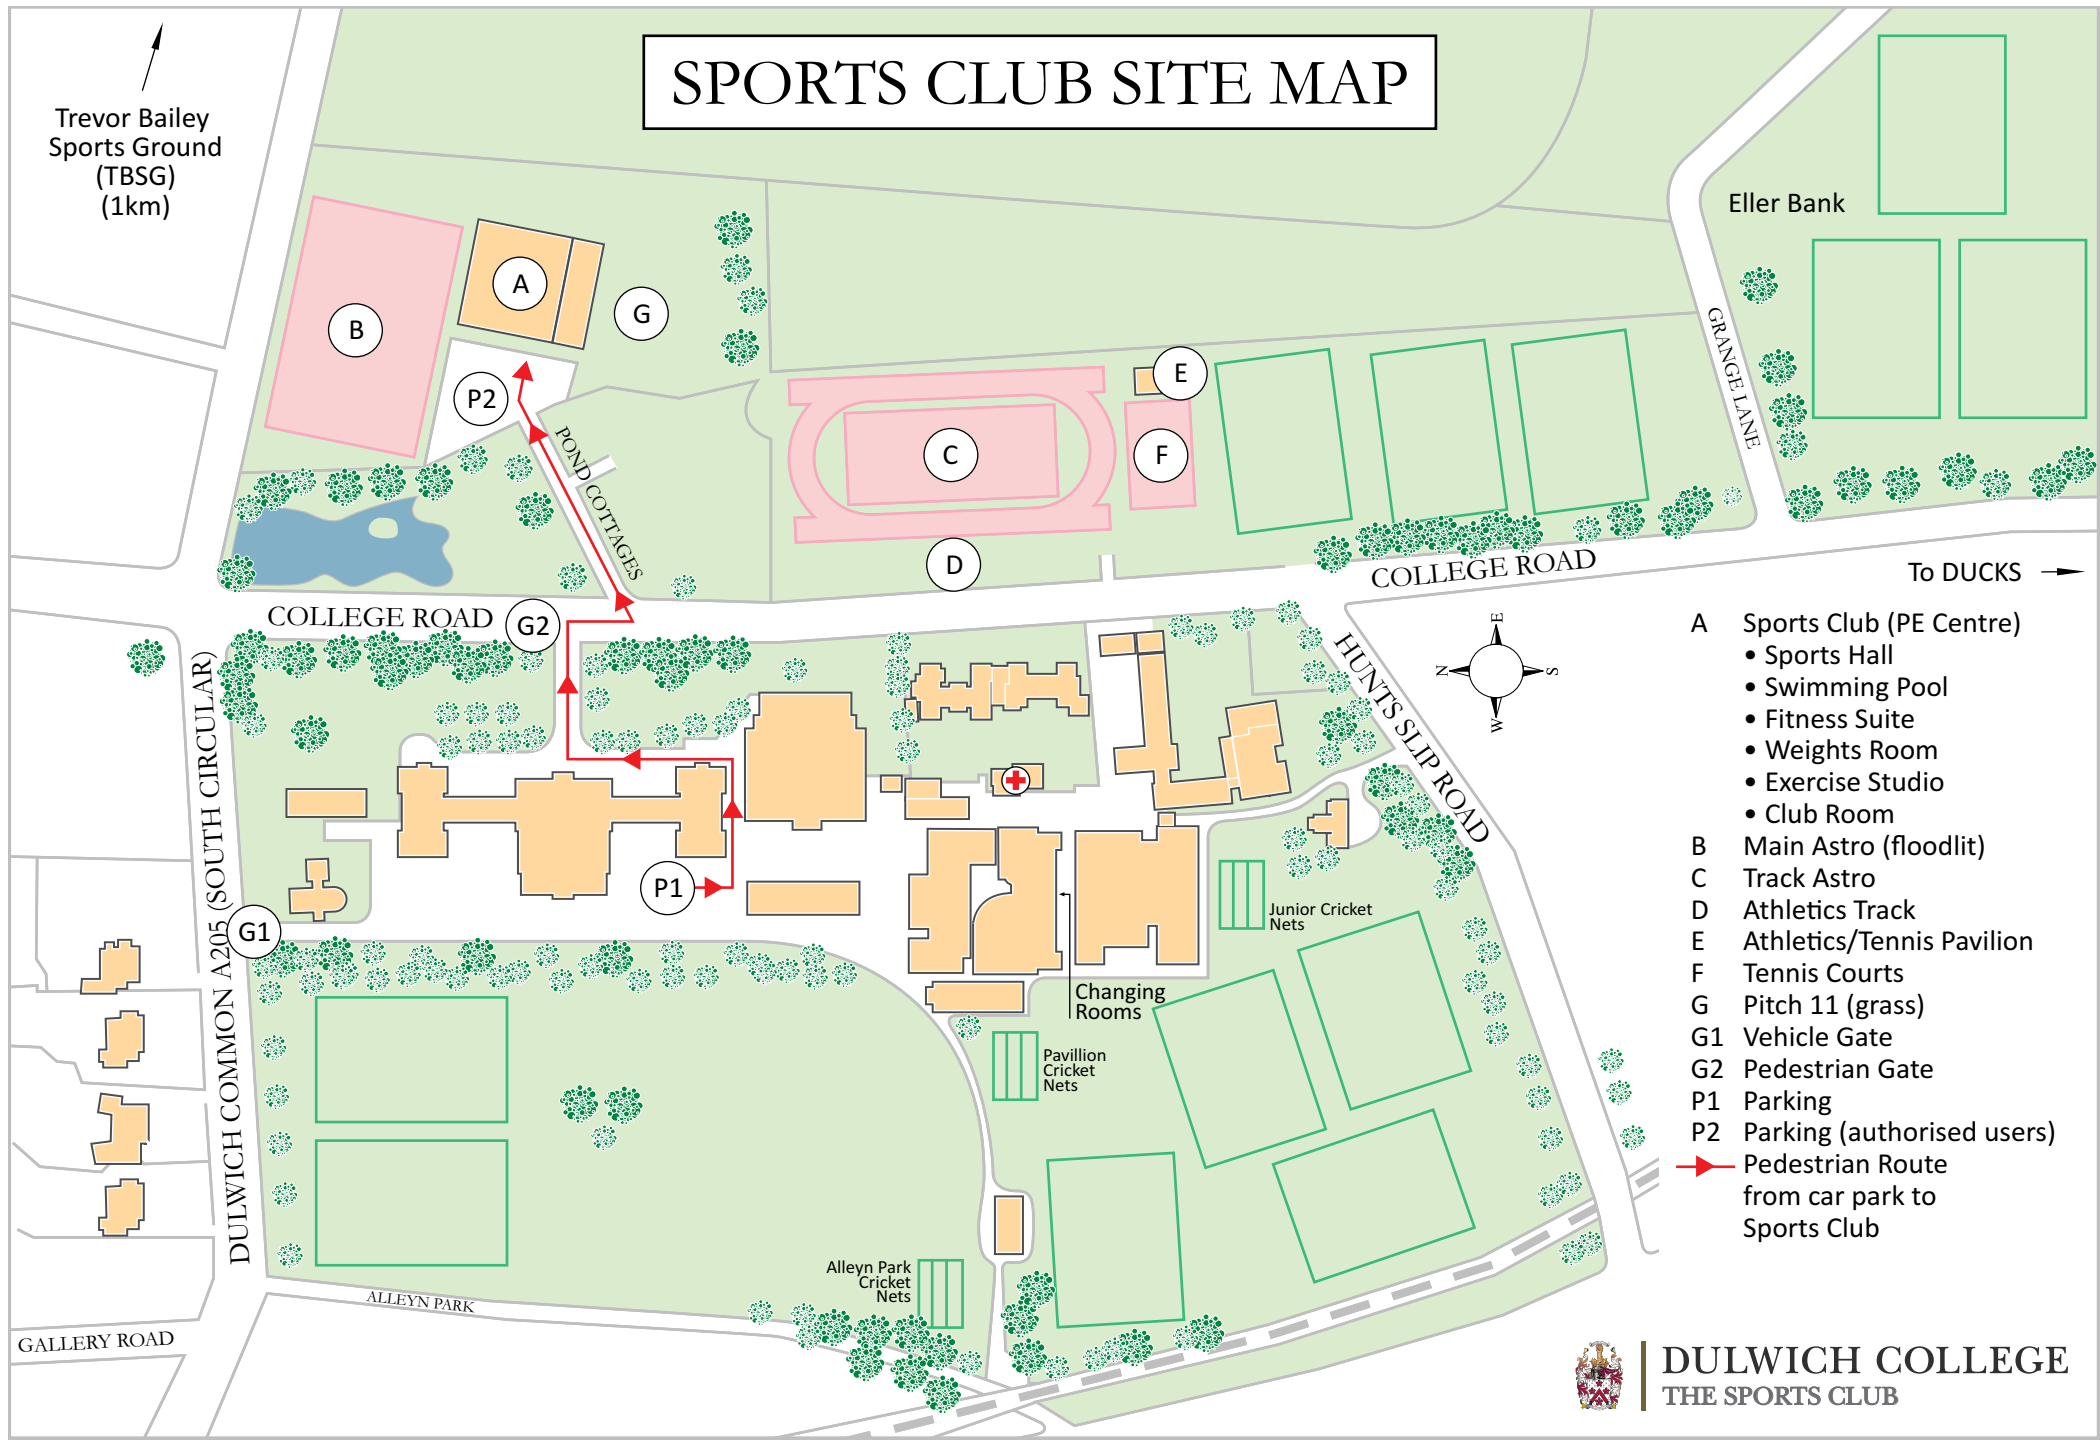

SPORTS CLUB SITE MAP

Trevor Bailey Sports Ground (TBSG) (1km)

- A** Sports Club (PE Centre)
 - Sports Hall
 - Swimming Pool
 - Fitness Suite
 - Weights Room
 - Exercise Studio
 - Club Room
- B** Main Astro (floodlit)
- C** Track Astro
- D** Athletics Track
- E** Athletics/Tennis Pavilion
- F** Tennis Courts
- G** Pitch 11 (grass)
- G1** Vehicle Gate
- G2** Pedestrian Gate
- P1** Parking
- P2** Parking (authorised users)
- Pedestrian Route from car park to Sports Club

DULWICH COLLEGE
THE SPORTS CLUB